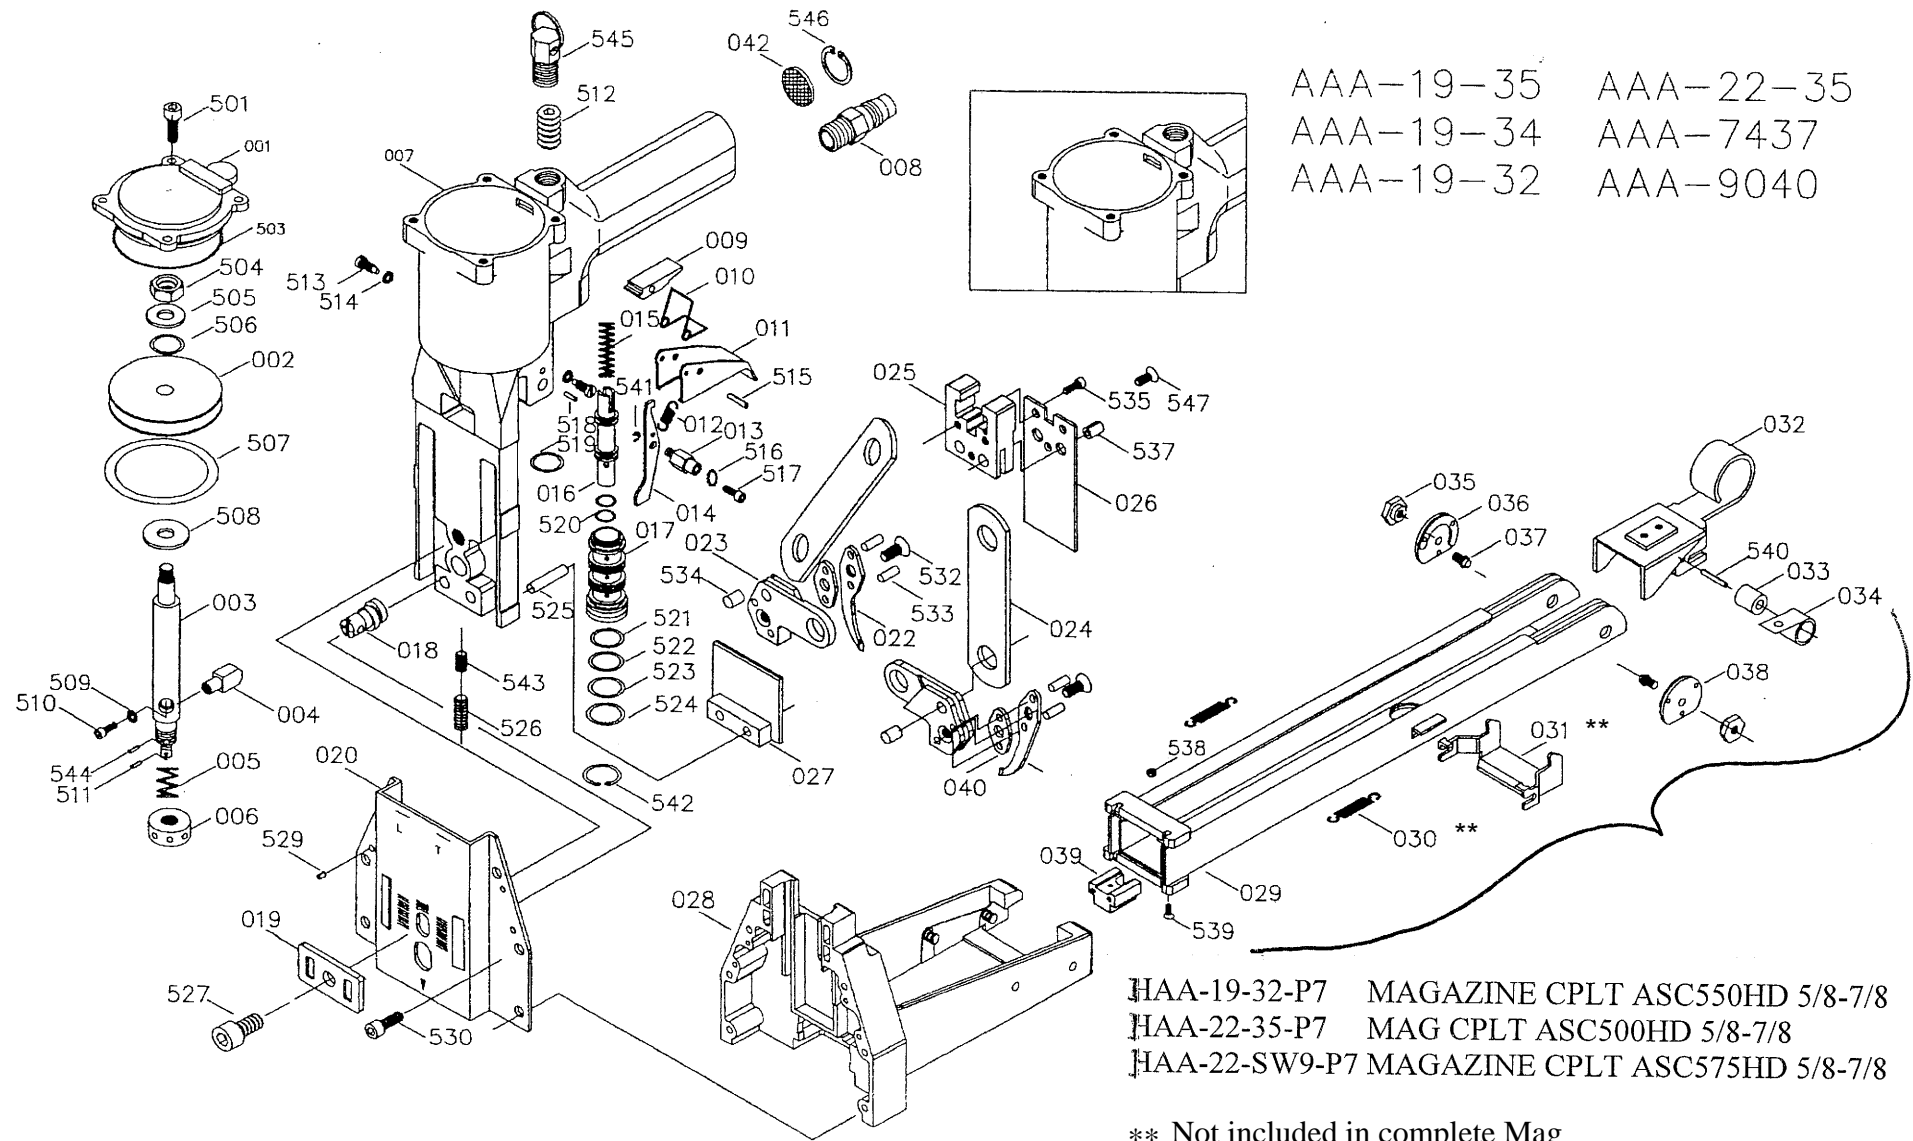

ASC550HD = 19-32   ASC570HD = 7437
ASC500HD = 19-35   ASC575HD = 9040
ASC500HE-7/8 = 22-35

AAA-19-35   AAA-22-35
AAA-19-34   AAA-7437
AAA-19-32   AAA-9040

HAA-19-32-P7   MAGAZINE CPLT ASC550HD 5/8-7/8
HAA-22-35-P7   MAG CPLT ASC500HD 5/8-7/8
HAA-22-SW9-P7 MAGAZINE CPLT ASC575HD 5/8-7/8

** Not included in complete Mag

P-ASC-ORK-TOPCL O-RING KIT