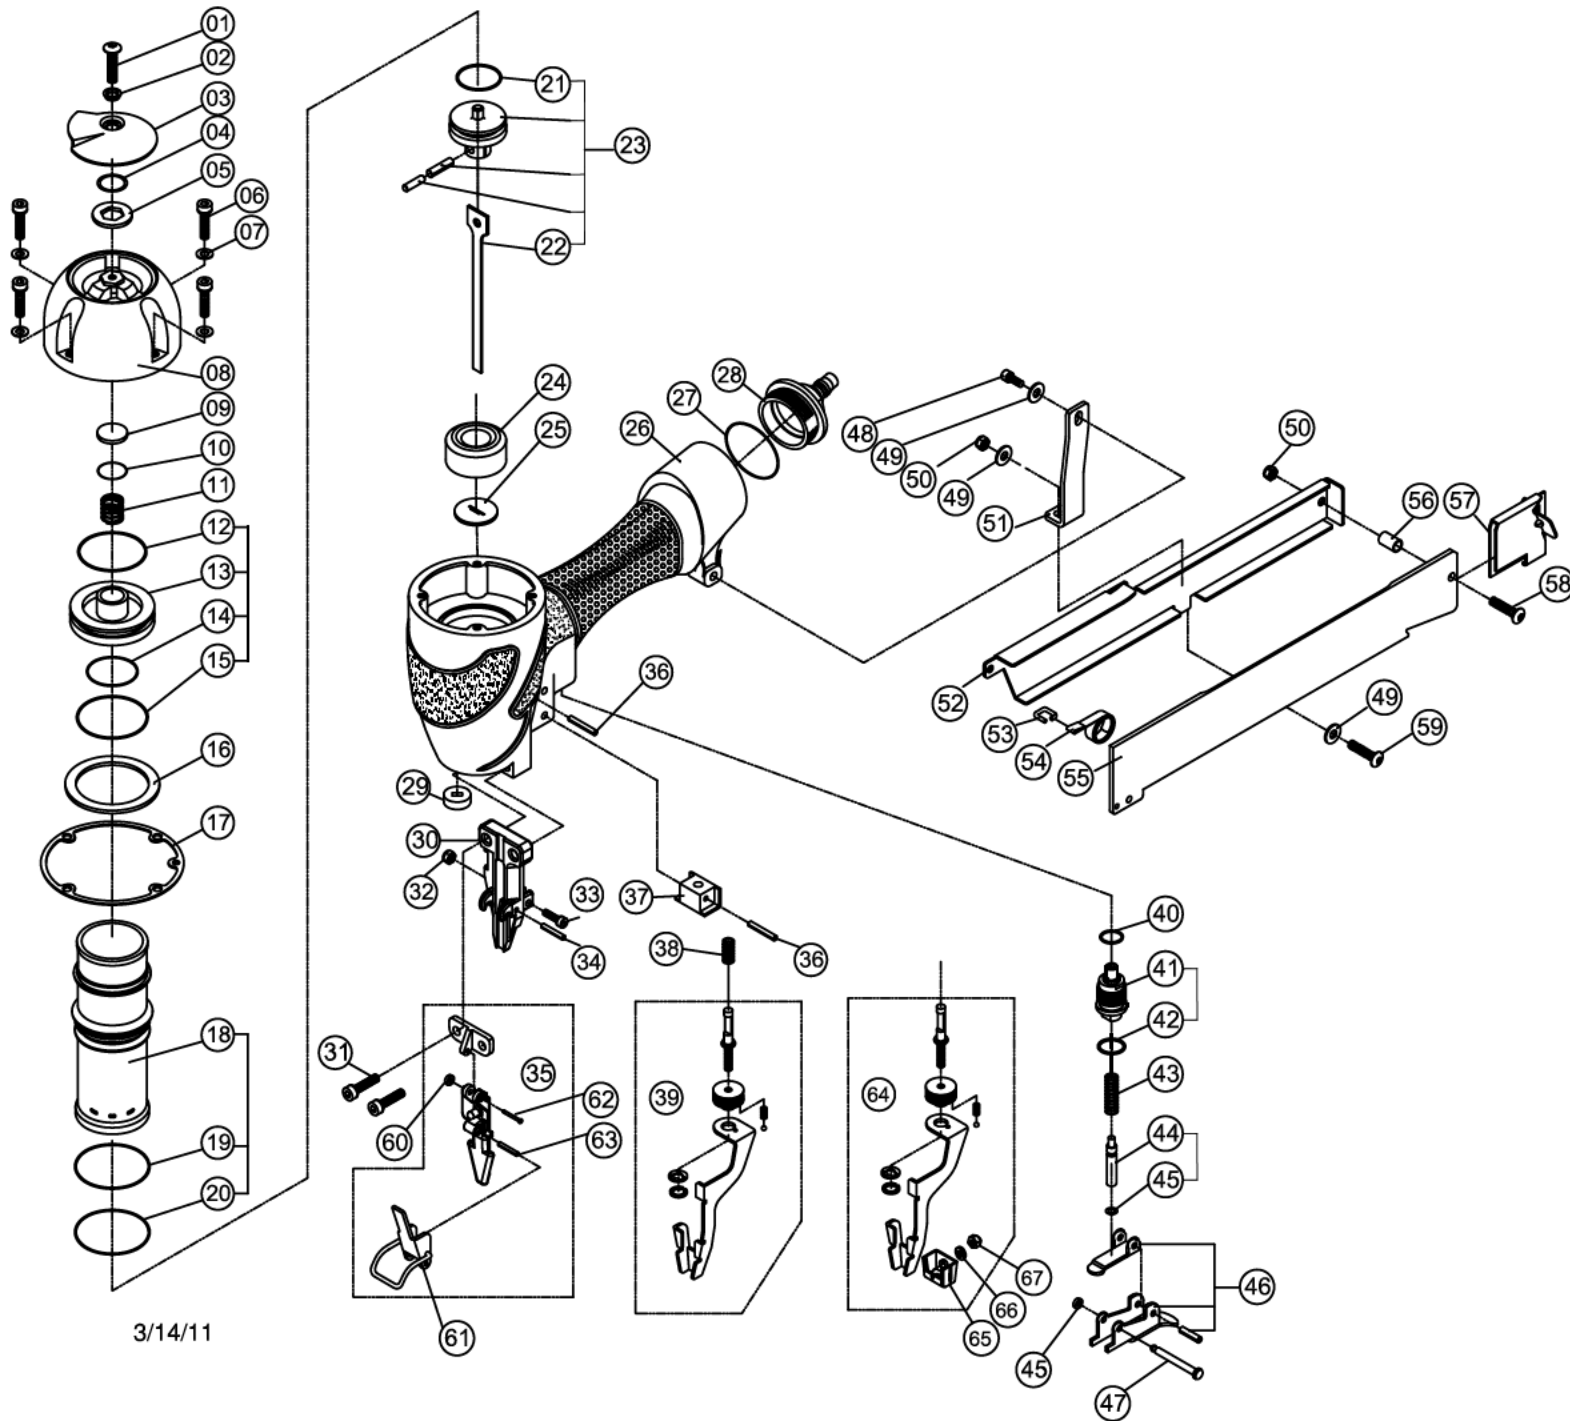

MODEL TS4825

SPOTNAILS MODEL TS4825

| Ref No. | Part No. | Description |
|---------|----------|-----------------------------------|
| 01 | P-24370 | Screw |
| 02 | P-96118 | Bushing |
| 03 | P-70046 | Exhaust Deflector |
| 04 | P-64377 | O-Ring |
| 05 | P-32217 | Washer |
| 06 | P-24358 | Cap Screw |
| 07 | P-32211 | Flat Washer |
| 08 | P-60180 | Cap |
| ◆ | 09 | P-15193 Exhaust Seal |
| ◆ | 10 | P-64384 O-Ring |
| ◆ | 11 | P-18331 Poppet Spring |
| ◆ | 12 | P-64232 Poppet O-Ring |
| ◆ | 13 | P-63042 Poppet |
| ◆ | 14 | P-64422 Piston Stop O-Ring |
| ◆ | 15 | P-64467 Cylinder Seal O-Ring |
| ◆ | 16 | P-03081 Guide Spacer |
| ◆ | 17 | P-62079 Gasket |
| ◆ | 18 | P-05106 Cylinder |
| ◆ | 19 | P-64235 Cylinder O-Ring |
| ◆ | 20 | P-64423 O-Ring |
| ◆ | 21 | P-64424 Piston O-Ring |
| ◆ | 22 | P-06244 Driver Blade |
| ◆ | 23 | AS-06064 Piston & Driver Assembly |
| ◆ | 24 | P-15121 Bumper |
| ◆ | 25 | P-15124 Return Seal |
| ◆ | 26 | P-01271 Body |
| ◆ | 27 | P-64425 O-Ring |
| ◆ | 28 | P-60175 End Cap |
| ◆ | 29 | P-15196 Return Seal |
| ◆ | 30 | P-08485 Wear Plate |
| ◆ | 31 | P-24300 Screw |
| ◆ | 32 | P-26125 Nut |
| ◆ | 33 | P-24452 Screw |
| ◆ | 34 | P-07239 Pin |