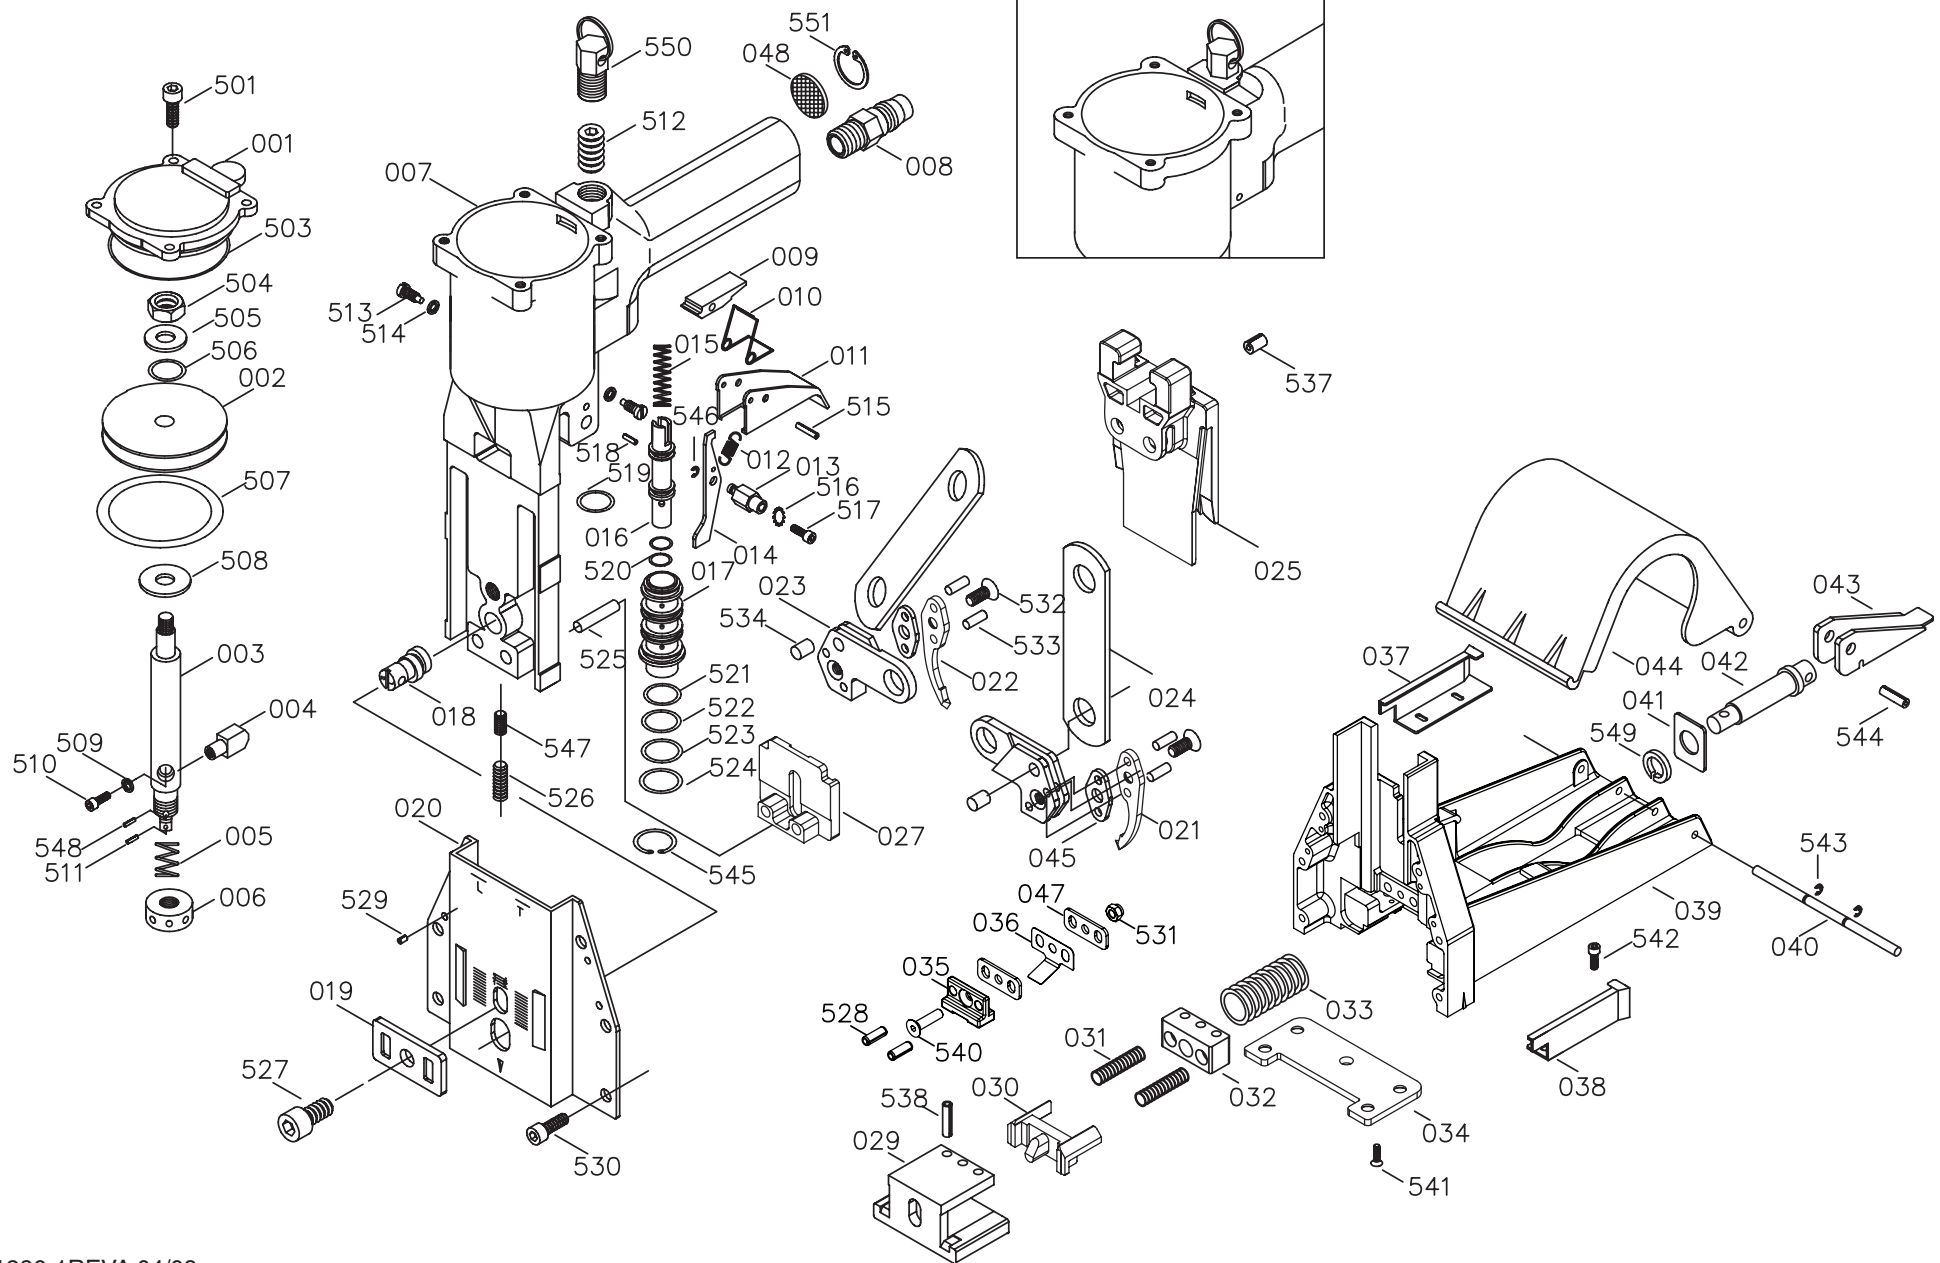

D62ADC

PNEUMATIC CARTON CLOSER
GRAPADORA NEUMÁTICA PARA CARTÓN
AGRAFEUSE PNEUMATIQUE POUR CARTON

IP1286-1REVA 04/08
TO BE USED WITH PARTS LIST IP1286-2 AND OPERATION AND MAINTENANCE MANUAL 182232.