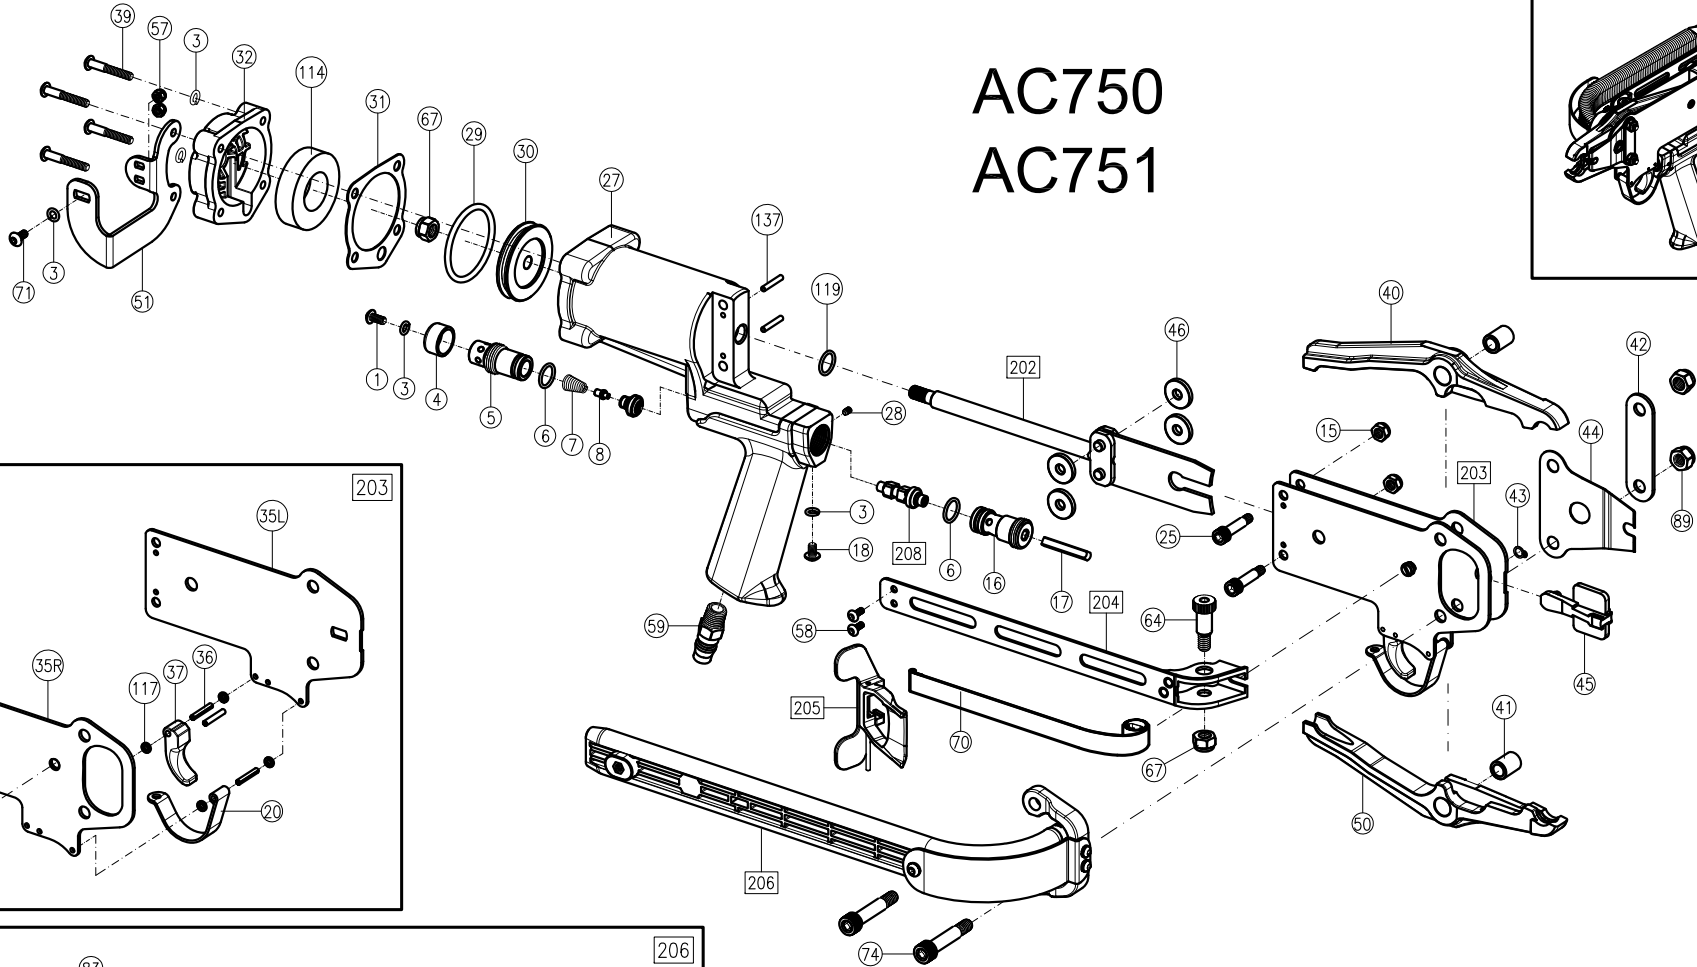

# AC750 AC751

AC750&AC751

ITEM	DESCRIPTION	Model	PART NUMBER	Q'TY	ITEM	DESCRIPTION	Model	PART NUMBER	Q'TY	ITEM	DESCRIPTION	Model	PART NUMBER	Q'TY
1	Set Screw		AC01001	1	36	Roll Pin		AC731036	3	72	Magazine Set	AC750	AC750072	1
3	Shakeproof Lock Washer		AC01003	7	37	Trigger		AC01037	1			AC751	AC751072	
4	Air Deflector		AC01004	1	39	Socket Head Cap Screw		AC731039	4	73	Magazine		AC750073	1
5	Rear Valve Seat		AC01005	1	40	Upper Jaw	AC750	AC750040	1	74	Jaw Bolt		AC731074	2
6	O-Ring		AC01006	2			AC751	AC751040			75	Magazine Spring		
7	Throttle Spring		AC01007	1	41	Jaw Bushing		AC731041	2	76	Magazine Shoe		AC750076	1
8	Throttle Spring Locator		AC01008	1	42	Support Plate		AC750042	1	77	Roll Pin		AC50077	2
9	Throttle Valve Screw		AC01009	2	43	Latch Pin Clip		AC01043	1	80	Screw		AC01018	2
10	Valve Screw Washer		AC01010	2	44	Latch Spring		AC750044	1	81	Guard		AC751081	1
11	O-Ring Support		AC01011	4	45	Latch	AC750	AC750045	1	82	Clip Anti-Backup		AC02082	1
12	O-Ring		AC01012	4			AC751	AC751045			83	Screw		
13	O-Ring Center Support		AC01013	2	46	Roller		AC731046	4	86	Screw		AC731086	1
14	Throttle Valve Spacer		AC01014	1	47	Feeder Blade	AC750	AC750047	1	89	Nut		AC731089	2
15	Nut		AC731015	1			AC751	AC751047			114	Piston Stopper		
16	Front Valve Seat		AC01016	1	48	Piston Rod	AC750	AC750048	1	117	Spacer		AC731117	4
17	Throttle Stem		AC01017	1			AC751	AC751048	2	119	O-Ring			AC731119
18	Button Head Cap Screw		AC741018	1	49	Roller Pin		AC735049	1	135	Screw		AC741080	2
20	Trigger Guard		AC01020	1	50	Lower Jaw	AC750	AC750050						
25	Screw		AC731025	2			AC751	AC751050		136	Spring Washer			AC01003
27	Housing with Rubber		AC731027	1	51	Feeder Arm		AC750051	1	137	Pin		AC731137	2
28	Set Screw		AC01028	1	57	Nut		AF01059	2	202	Piston Rod Assy.	AC750	AC750202	1
29	O-Ring		AC731029	1	58	Screw		AD41074	2			AC751	AC751202	
30	Piston		AC731030	1	59	Inlet Bushing		AC01059	1	203	Frame Assy.	AC750	AC750203	1
31	Cylinder Gasket		AC731031	1	64	Screw		AC01064	1			AC751	AC751203	
32	Piston Stop Spacer		AC731032	1	67	Nut		AC01067	2	204	Feeder Guide Rail Complete		AC731204	1
35R	Side Plate (Right)	AC750	AC75035R	1	68	Pusher		AC750068	1	205	Pusher Assy.		AC750205	1
		AC751	AC75135R		69	Pin		AC01H069	1	206	Magazine Assy.		AC750206	1
35L	Side Plate (Left)	AC750	AC75035L	1	70	Spring		AC01070	1	208	Throttle Valve Spacer Assy.		AC01208	1
		AC751	AC75135L		71	Screw		AC731071	2					