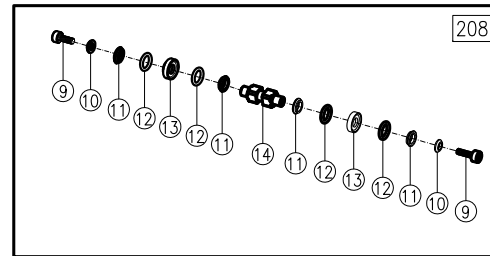

# AC750 AC751

AC750&AC751

ITEM	DESCRIPTION	Model	PART NUMBER	Q'TY	ITEM	DESCRIPTION	Model	PART NUMBER	Q'TY	ITEM	DESCRIPTION	Model	PART NUMBER	Q'TY
1	Set Screw		AC01001	1	36	Roll Pin		AC731036	3	72	Magazine Set	AC750	AC750072	1
3	Shakeproof Lock Washer		AC01003	7	37	Trigger		AC01037	1			AC751	AC751072	
4	Air Deflector		AC01004	1	39	Socket Head Cap Screw		AC731039	4	73	Magazine		AC750073	1
5	Rear Valve Seat		AC01005	1	40	Upper Jaw	AC750	AC750040	1	74	Jaw Bolt		AC731074	2
6	O-Ring		AC01006	2			AC751	AC751040			75	Magazine Spring		
7	Throttle Spring		AC01007	1	41	Jaw Bushing		AC731041	2	76	Magazine Shoe		AC750076	1
8	Throttle Spring Locator		AC01008	1	42	Support Plate		AC750042	1	77	Roll Pin		AC50077	2
9	Throttle Valve Screw		AC01009	2	43	Latch Pin Clip		AC01043	1	80	Screw		AC01018	2
10	Valve Screw Washer		AC01010	2	44	Latch Spring		AC750044	1	81	Guard		AC751081	1
11	O-Ring Support		AC01011	4	45	Latch	AC750	AC750045	1	82	Clip Anti-Backup		AC02082	1
12	O-Ring		AC01012	4			AC751	AC751045			83	Screw		
13	O-Ring Center Support		AC01013	2	46	Roller		AC731046	4	86	Screw		AC731086	1
14	Throttle Valve Spacer		AC01014	1	47	Feeder Blade	AC750	AC750047	1	89	Nut		AC731089	2
15	Nut		AC731015	1			AC751	AC751047			114	Piston Stopper		
16	Front Valve Seat		AC01016	1	48	Piston Rod	AC750	AC750048	1	117	Spacer		AC731117	4
17	Throttle Stem		AC01017	1			AC751	AC751048	2	119	O-Ring			AC731119
18	Button Head Cap Screw		AC741018	1	49	Roller Pin		AC735049	1	135	Screw		AC741080	2
20	Trigger Guard		AC01020	1	50	Lower Jaw	AC750	AC750050						
25	Screw		AC731025	2			AC751	AC751050		136	Spring Washer			AC01003
27	Housing with Rubber		AC731027	1	51	Feeder Arm		AC750051	1	137	Pin		AC731137	2
28	Set Screw		AC01028	1	57	Nut		AF01059	2	202	Piston Rod Assy.	AC750	AC750202	1
29	O-Ring		AC731029	1	58	Screw		AD41074	2			AC751	AC751202	
30	Piston		AC731030	1	59	Inlet Bushing		AC01059	1	203	Frame Assy.	AC750	AC750203	1
31	Cylinder Gasket		AC731031	1	64	Screw		AC01064	1			AC751	AC751203	
32	Piston Stop Spacer		AC731032	1	67	Nut		AC01067	2	204	Feeder Guide Rail Complete		AC731204	1
35R	Side Plate (Right)	AC750	AC75035R	1	68	Pusher		AC750068	1	205	Pusher Assy.		AC750205	1
		AC751	AC75135R		69	Pin		AC01H069	1	206	Magazine Assy.		AC750206	1
35L	Side Plate (Left)	AC750	AC75035L	1	70	Spring		AC01070	1	208	Throttle Valve Spacer Assy.		AC01208	1
		AC751	AC75135L		71	Screw		AC731071	2					