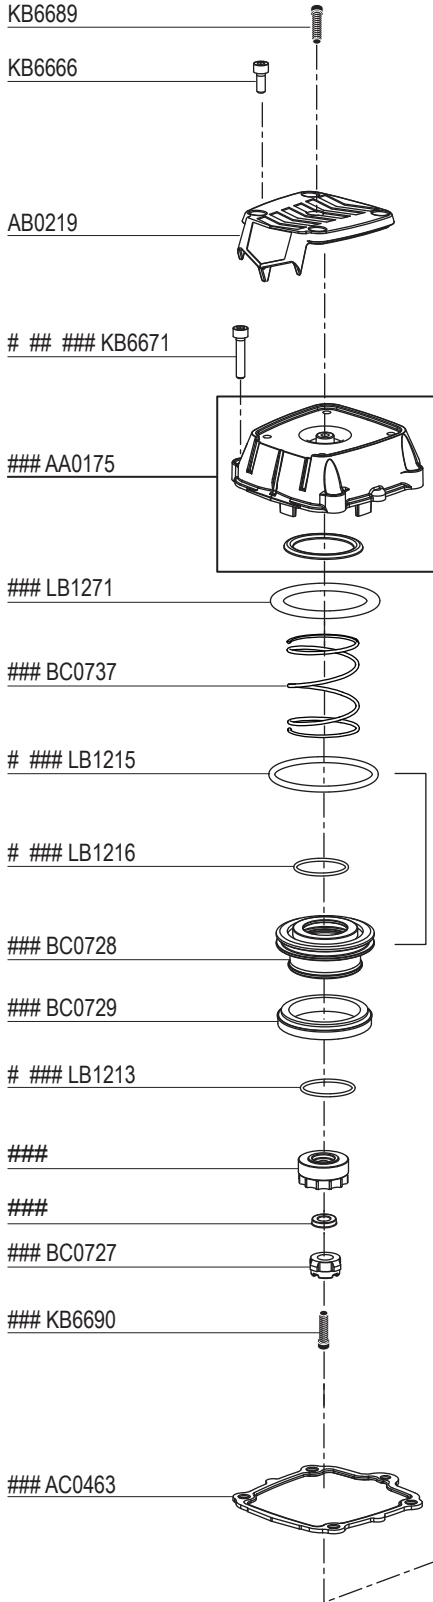

= Contents of YK0783 Kit
= Contents of YK0784 Kit
= Contents of YK0818 Kit

Tool #	Model
9T0001N	Contact-Actuation
9T2001N	Contact-Actuation

A

EA0229	Standard Piston Driver Assembly
EA0389	3/16" Longer Piston Driver Assembly

Available Triggers

HA0287
Contact-Actuation

HA0236
Single Sequential