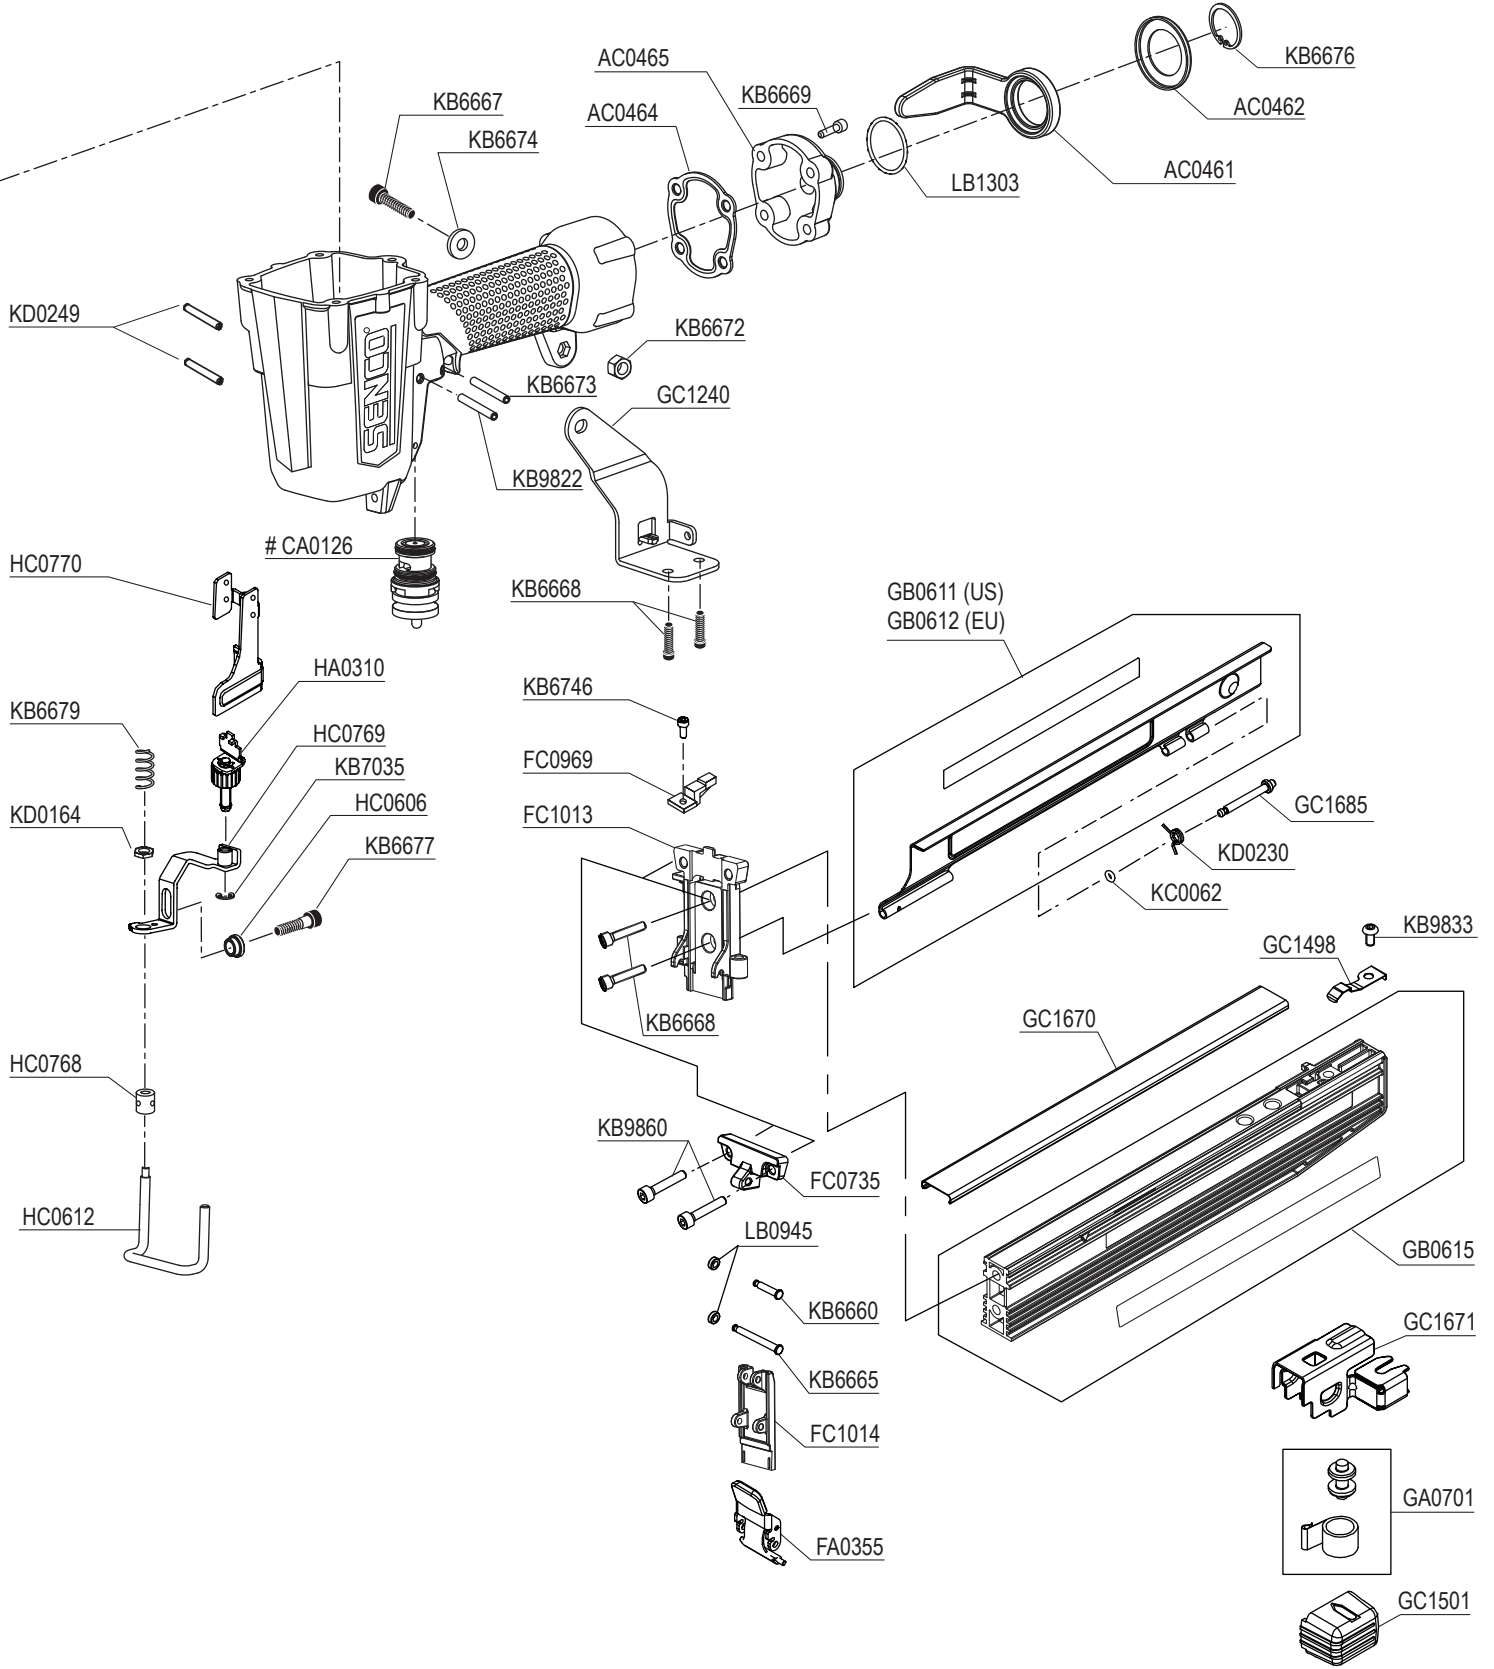

# Wide Crown Stapler

**PS20XP**

**REPLACEMENT PARTS LIST • LISTA DE PARTES DE REPUESTO • LISTE DE PIÈCES DE RECHANGE**

| Part No. | Description                          | Descripción            | Désignation                  |
|----------|--------------------------------------|------------------------|------------------------------|
| AA0176   | Cap                                  | Tapa                   | Bouchon                      |
| AB0220   | Deflector                            | Desviador              | Défecteur                    |
| AC0461   | Belt Hook                            | Gancho De Cinturón     | Crochet De Ceinture          |
| AC0462   | Cover                                | Cubierta               | Couvercle                    |
| AC0463   | Gasket                               | Seal                   | Joint                        |
| AC0464   | Gasket                               | Seal                   | Joint                        |
| AC0465   | End Cap                              | Tapa Terminal          | Bouchon d'Extrémité De Rail  |
| BC0727   | Stop                                 | Toppe                  | Arrêt                        |
| BC0728   | Valve                                | Válvula                | Valve                        |
| BC0729   | Seal                                 | Sello                  | Joint                        |
| BC0731   | Spacer                               | Separador              | Entretoise                   |
| BC0732   | Seal                                 | Sello                  | Joint                        |
| BC0734   | Spacer                               | Separador              | Entretoise                   |
| BC0735   | Piston Stop                          | Amortiguador           | Amortisseur                  |
| BC0736   | Guide                                | Guía                   | Guide                        |
| BC0737   | Spring                               | Resorte                | Ressort                      |
| BC0738   | Cylinder Sleeve                      | Cilindro               | Cylindre                     |
| CA0126   | Trigger Valve Assembly               | Asamble De Válvula     | Valve d'Assemblée            |
| EA0228   | Piston / Driver Assembly             | Percusor               | Couteau                      |
| FA0355   | Latch Assembly                       | Asamble De Uñeta       | Doigt De Retenue d'Assemblée |
| FC0735   | Plate                                | Placa                  | Plaque                       |
| FC0969   | Guide                                | Guía                   | Guide                        |
| FC1013   | Back Plate                           | Placa                  | Plaque                       |
| FC1014   | Front Plate                          | Placa                  | Plaque                       |
| GA0701   | Spring Roller                        | Rodillo del resorte    | Rouleau de ressort           |
| GB0611   | Magazine Cover (US)                  | Cubierta               | Couvercle                    |
| GB0612   | Magazine Cover (EU)                  | Cubierta               | Couvercle                    |
| GB0615   | Magazine Assembly                    | Asamble De Cargador    | Magasin d'Assemblée          |
| GC1240   | Bracket                              | Soporte                | Support De Fixation          |
| GC1498   | Latch                                | Cierre                 | Verrou                       |
| GC1501   | Grip                                 | Apretón                | Griff                        |
| GC1670   | Guide                                | Guía                   | Guide                        |
| GC1671   | Feeder Shoe                          | Alimentador            | Poussoir                     |
| GC1685   | Pin                                  | Pasador                | Goupille                     |
| HA0236   | Trigger Assembly (Single Sequential) | Asamble De Gatillo     | Ensemble Gâchette            |
| HA0287   | Trigger Assembly (Contact Actuation) | Asamble De Gatillo     | Ensemble Gâchette            |
| HA0310   | Safety Element Assembly              | Asamble De Seguro      | Ensemble Palpeur De Sécurité |
| HC0606   | Bushing                              | Casquillo              | Douille                      |
| HC0612   | Lower Safety                         | Asamble De Seguro      | Palpeur De Sécurité          |
| HC0768   | Lower Barrel Nut                     | Inferior Barril Tuerca | Écrou Inférieur De Baril     |
| HC0769   | Safety Element                       | Seguro                 | Palpeur De Sécurité          |
| HC0770   | Guide                                | Guía                   | Guide                        |
| KB4372   | Spring                               | Resorte                | Ressort                      |
| KB6660   | Pin                                  | Pasador                | Goupille                     |
| KB6665   | Pin                                  | Pasador                | Goupille                     |
| KB6666   | Screw                                | Tornillo               | Vis                          |
| KB6667   | Screw                                | Tornillo               | Vis                          |
| KB6668   | Screw                                | Tornillo               | Vis                          |
| KB6669   | Screw                                | Tornillo               | Vis                          |
| KB6671   | Screw                                | Tornillo               | Vis                          |
| KB6672   | Nut                                  | Tuerca                 | Écrou                        |
| KB6673   | Pin                                  | Pasador                | Goupille                     |
| KB6674   | Washer                               | Arandela               | Rondelle                     |
| KB6676   | Ring                                 | Anillo                 | Anneau                       |
| KB6677   | Screw                                | Tornillo               | Vis                          |
| KB6679   | Spring                               | Resorte                | Ressort                      |
| KB6689   | Screw                                | Tornillo               | Vis                          |
| KB6690   | Screw                                | Tornillo               | Vis                          |
| KB6746   | Screw                                | Tornillo               | Vis                          |
| KB7035   | Ring                                 | Anillo                 | Anneau                       |
| KB9822   | Pin                                  | Pasador                | Goupille                     |
| KB9833   | Screw                                | Tornillo               | Vis                          |
| KB9860   | Screw                                | Tornillo               | Vis                          |
| KD0164   | Nut                                  | Tuerca                 | Écrou                        |
| KD0230   | Spring                               | Resorte                | Ressort                      |
| KD0249   | Pin                                  | Pasador                | Goupille                     |
| LB0945   | Seal                                 | Sello                  | Joint                        |
| LB0985   | Seal                                 | Sello                  | Joint                        |
| LB0988   | Seal                                 | Sello                  | Joint                        |
| LB1213   | Seal                                 | Sello                  | Joint                        |
| LB1215   | Seal                                 | Sello                  | Joint                        |
| LB1216   | Seal                                 | Sello                  | Joint                        |
| LB1217   | Seal                                 | Sello                  | Joint                        |
| LB1218   | Seal                                 | Sello                  | Joint                        |
| LB1271   | Seal                                 | Sello                  | Joint                        |
| LB1303   | Seal                                 | Sello                  | Joint                        |
| YK0783   | Repair Kit                           | Kit De Reparación      | Kit De Réparation            |
| YK0784   | Repair Kit                           | Kit De Reparación      | Kit De Réparation            |
| YK0819   | Repair Kit                           | Kit De Reparación      | Kit De Réparation            |