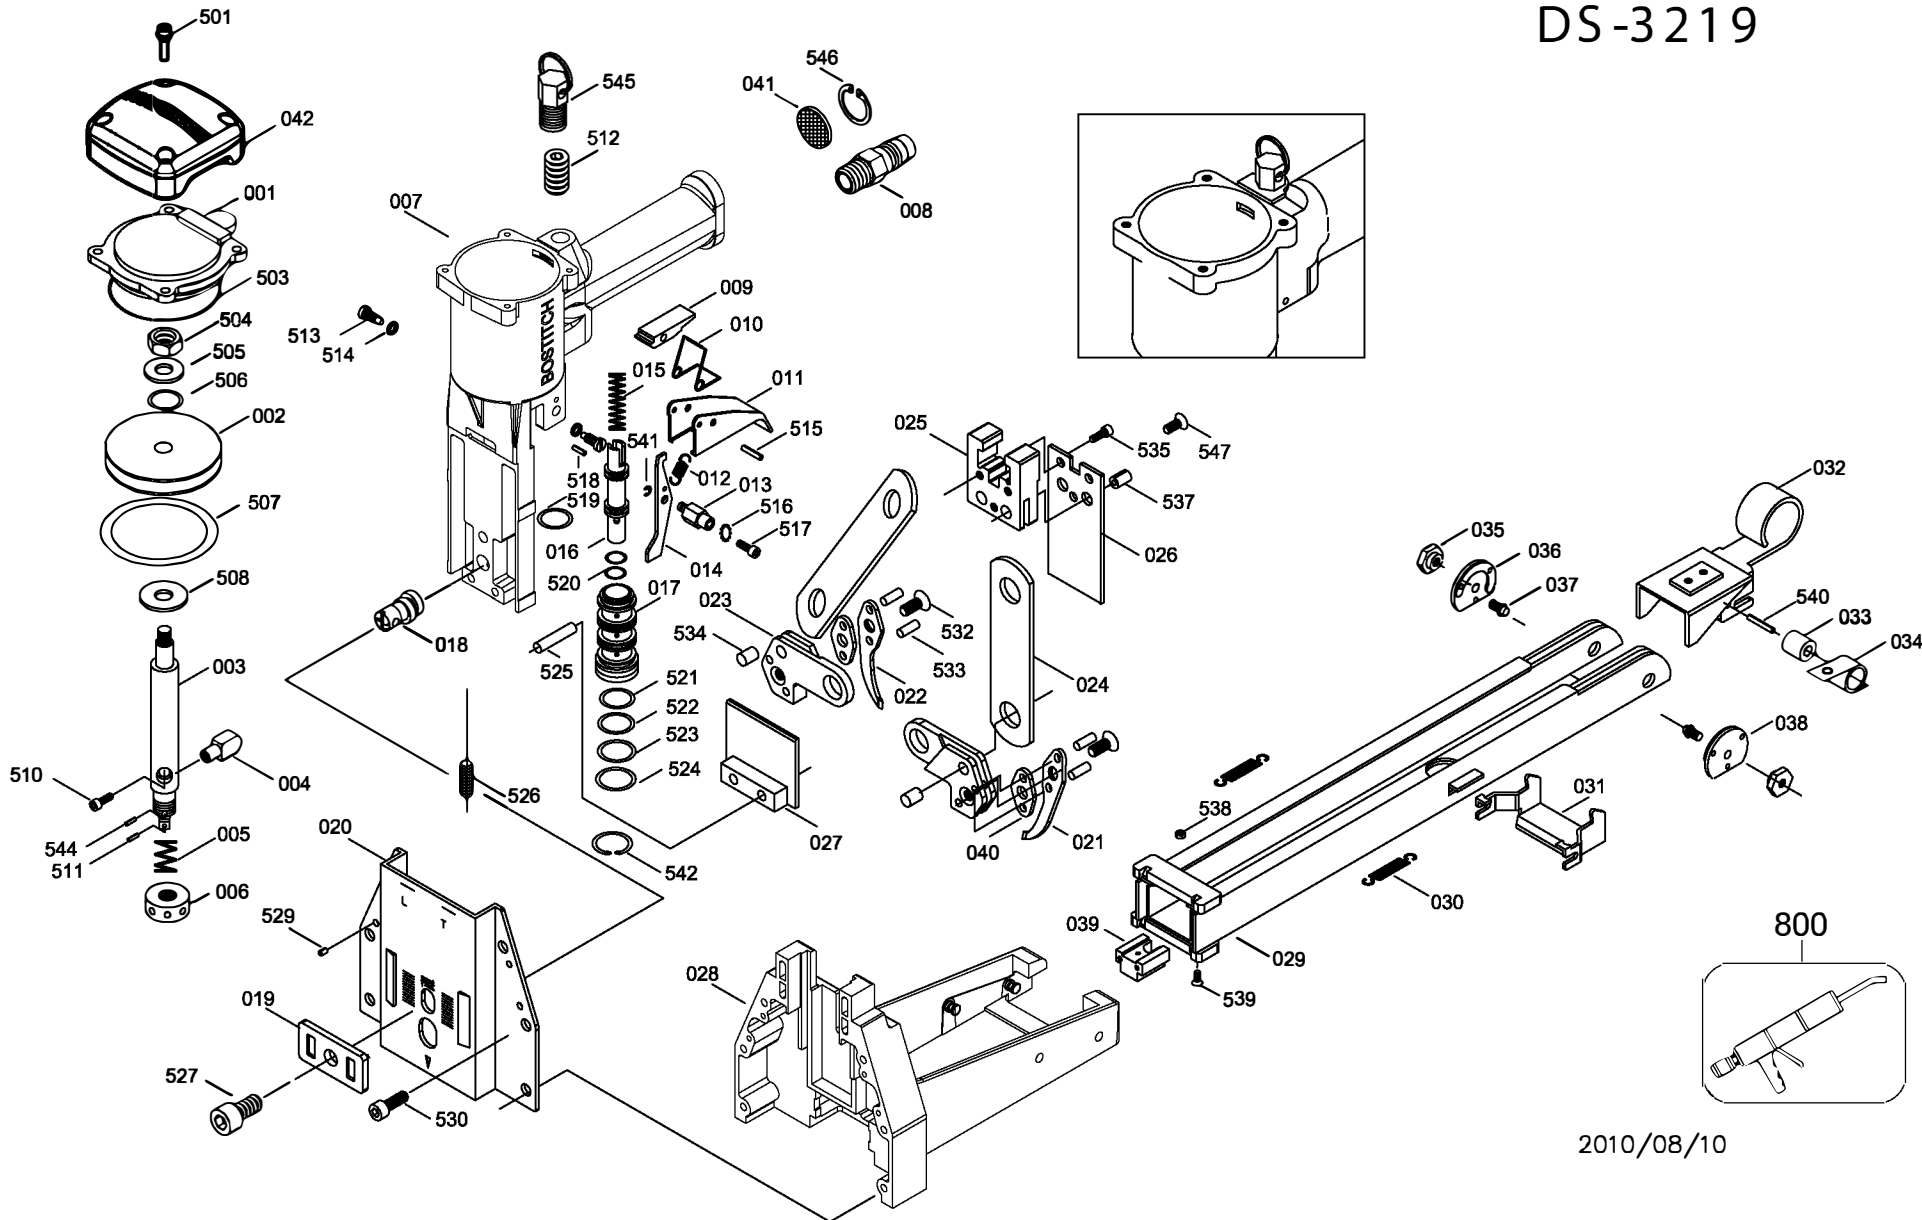

DS-3219

2010/08/10

Parts List for DS-3219 Type 0

Item Number	Part Number	Description	Qty Required
1	A01200110	CYLINDER HEAD	1
2	A02800201	PISTON	1
3	A02800301	ROD-PISTON	1
4	A00100401	CAM PIN	1
5	A00100501	SPRING	1
6	A00100601	NUT-ADJ.	1
7	ADCS-P31	BODY UNIT	1
8	000000-00	No Longer Available	1
9	A00100902	ROCKER	1
10	A00101001	SPRING	1
11	A00101101	TRIGGER	1
12	A00101201	SPRING	1
13	A00101301	PIN-ADJ.	1
14	A00101402	LEVER-CYCLE	1
15	A00101501	SPRING	1
16	A00101601	VALVE STEM	1
17	A00101702	VALVE BODY	1
18	A00101801	PIN-PIVOT	1
19	A00101901	PLATE-ADJ.	1
20	A01102501	BRACKET-FRONT	1
21	A00102102	RIGHT CLINCHER	1
22	A00102202	LEFT CLINCHER	1
23	A00102301	CLINCHER LEVER	1
24	A00102401	LINK	1
25	A00102502	BLOCK	1
26	A01201706	DRIVER	1
28	A02100403	MAGAZINE SEAT	1